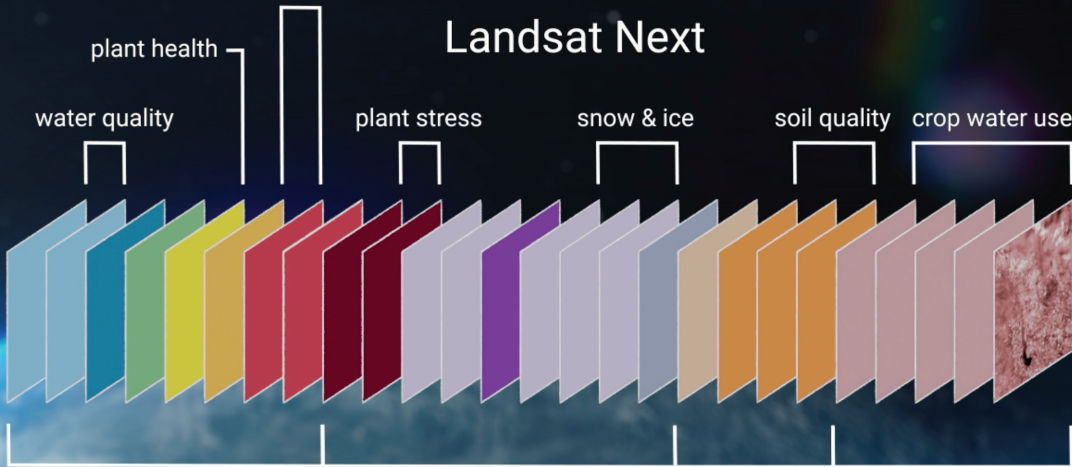

Landsat Next

algal blooms

plant health

water quality

plant stress

snow & ice

soil quality

crop water use

visible light

near infrared

shortwave
infrared

thermal infrared

LANDSAT NEXT: A New and Revolutionary Mission

Landsat Next, expected to launch in late 2030/early 2031, is an innovative Landsat mission that represents a quantum leap in measurement capabilities with improved temporal, spatial, and spectral resolutions. The mission will satisfy global Landsat data user needs and support evolving and emerging applications, all while maintaining Landsat data continuity and quality of the longest space-based record of Earth's land surface. *Credit: NASA SVS*